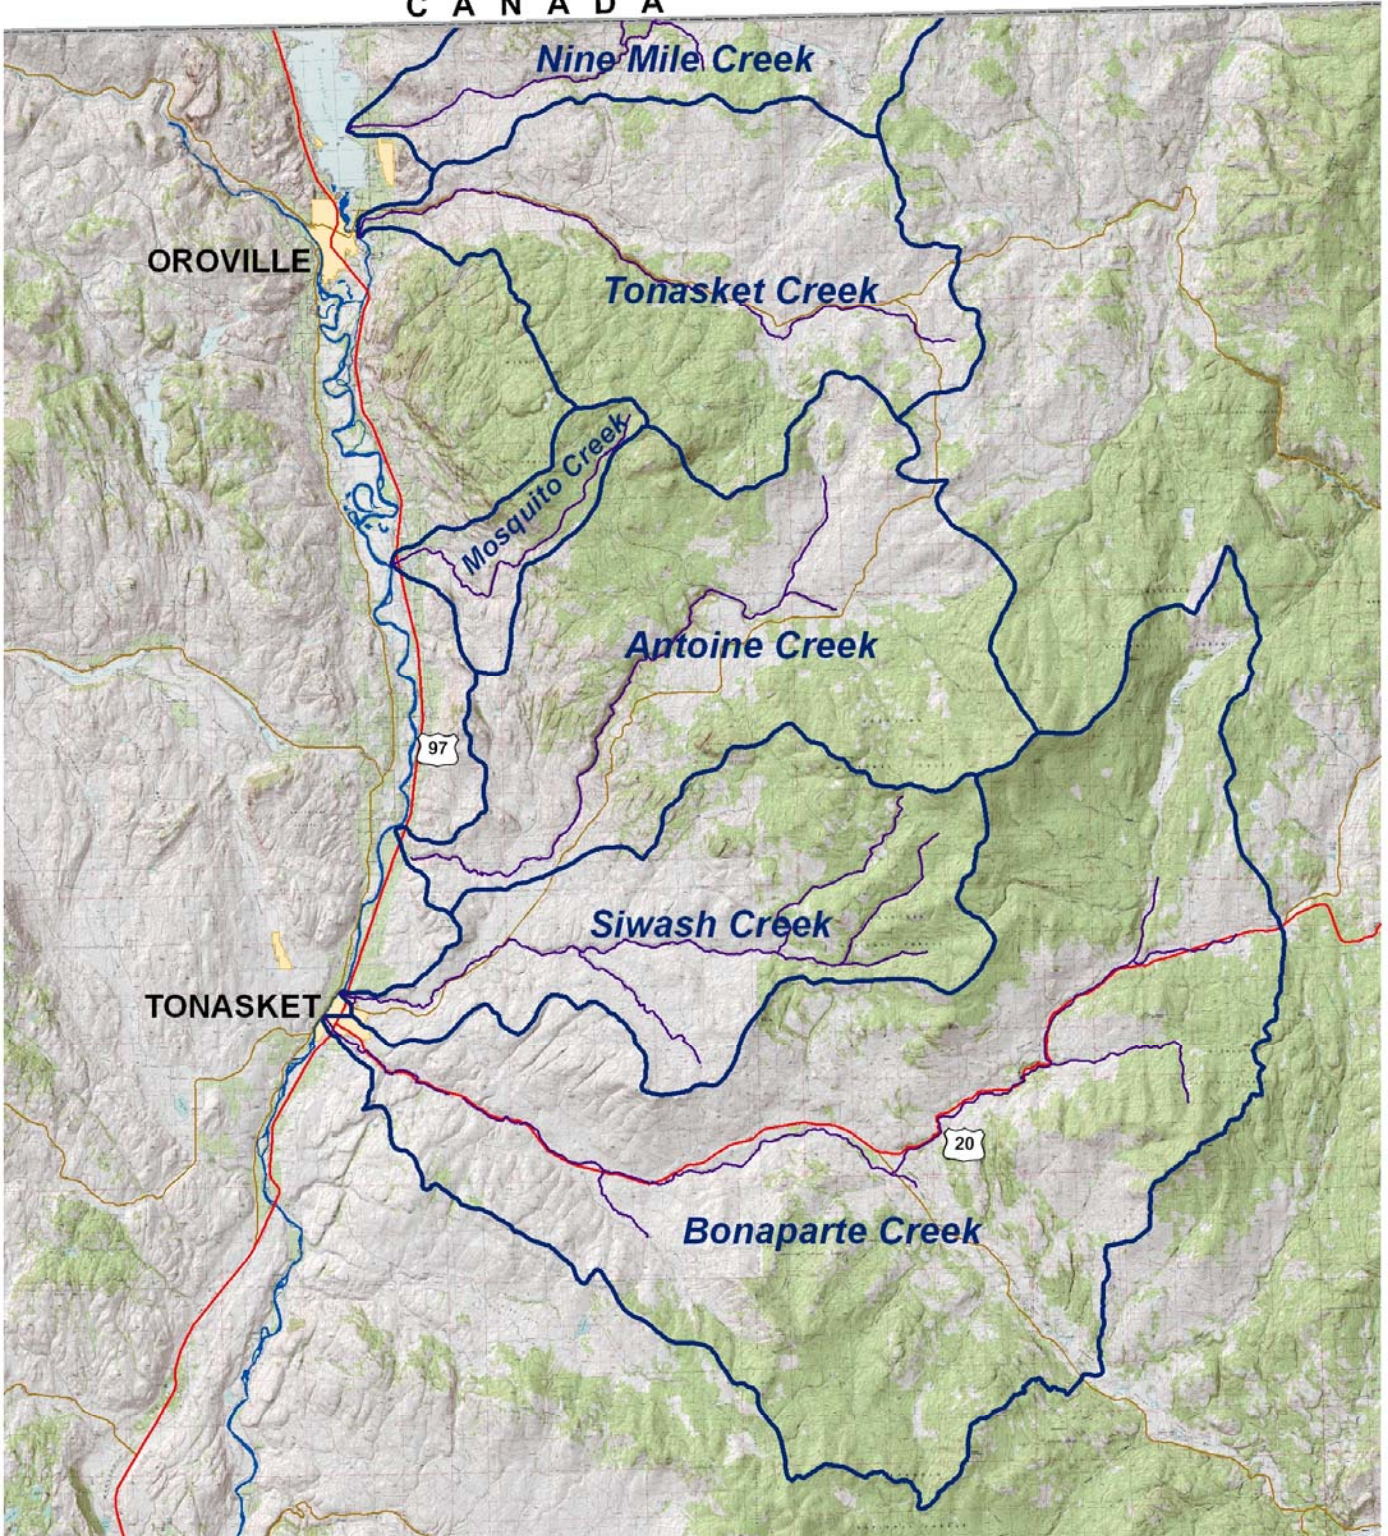

C A N A D A

# Okanogan Watershed Northeast Subwatersheds

Washington State Plane North  
NAD 1927

SOURCES: Okanogan County GIS, WA Department of Ecology, and Okanogan Conservation District

April 29, 2009  
Cartographer: Bob Clark