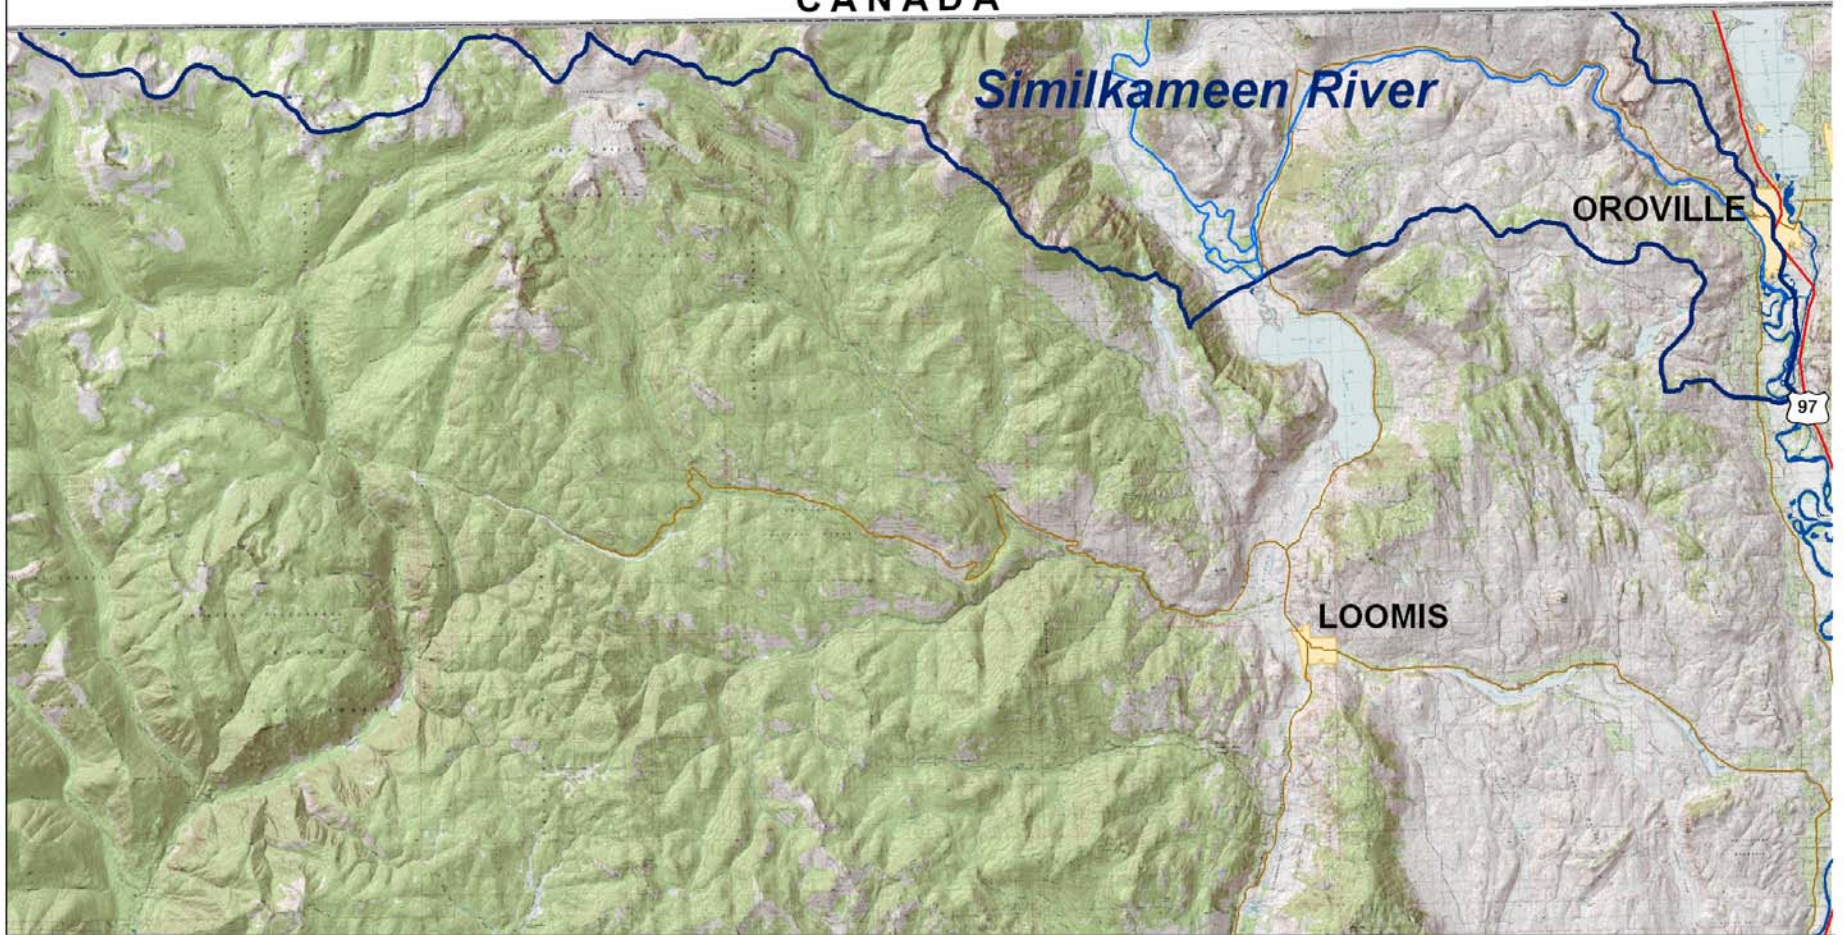

CANADA

# Okanogan Watershed Similkameen River

Washington State Plane North  
NAD 1927

SOURCES: Okanogan County GIS, WA Department of Ecology, and Okanogan Conservation District

May 4, 2009  
Cartographer: Bob Clark